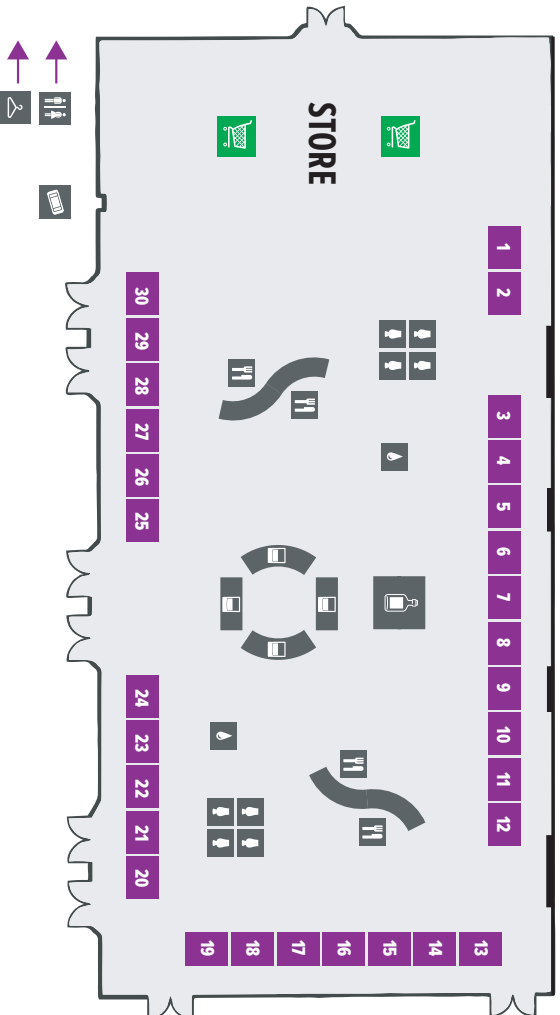

Nova Scotia Ballroom

FLOOR PLAN

Legend

	Festival Store		Water
	Ticket Pickup		Glasses
	Coat Check		Cocktails
	Food Station		Special Pour